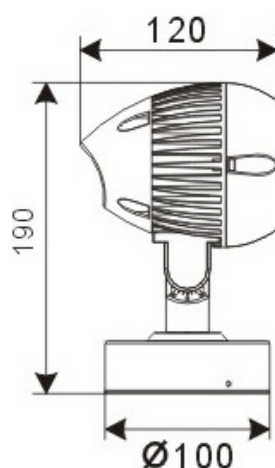

# LED Wall Wash Lighting – LR-WW0135

Model No.	LR-WW0135
LED Type	CREE XP
LED Q'TY.	4
Beam Angle	30°
Minimum luminous flux(lm)	360
Voltage	120-240V
LED Watt	4W
Environmental Temperature	- 20°C-60°C
Environmental Humidity	0%-95%
Safety Class	I
Safety Type	IP44
Material	Aluminium
Driver	Included