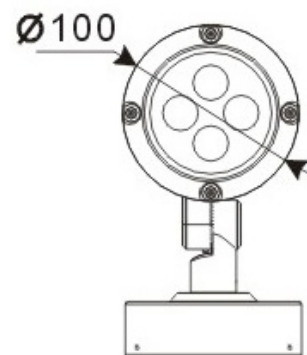

# LED Wall Wash Lighting – LR-WW0135

Model No.	LR-WW0135
LED Type	CREE XP
LED Q'TY.	4
Beam Angle	30°
Minimum luminous flux(lm)	360
Voltage	120-240V
LED Watt	4W
Environmental Temperature	- 20°C-60°C
Environmental Humidity	0%-95%
Safety Class	I
Safety Type	IP44
Material	Aluminium
Driver	Included